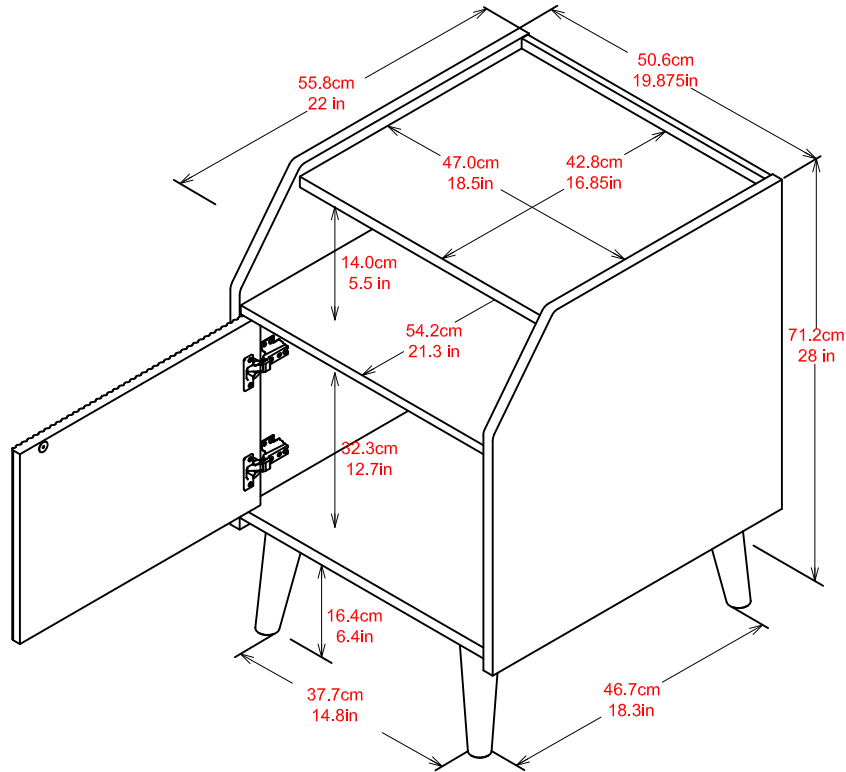

7763905COM Magnolia End Table

Finish: Danish Walnut/Black

Wood Breakdown:
PB & MDF **88%**.
Total storage: **11.5** cubic feet

Overall Product Size:
19.875" W × 22" D × 28" H
50.6cm W × 55.8cm D × 71.2cm H

Maximum Weight Capacities
Unit Weight: **48.4**lbs. (**21.98**kg)