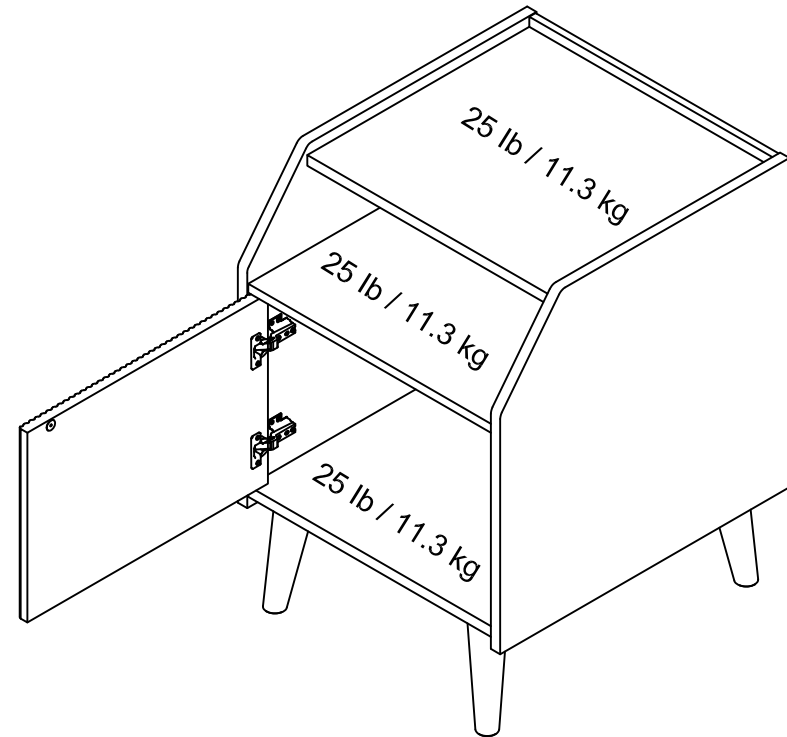

7763905COM Magnolia End Table

Finish: Danish Walnut/Black

Wood Breakdown:
PB & MDF **88%**.
Total storage: **11.5** cubic feet

Overall Product Size:
19.875" W × 22" D × 28" H
50.6cm W × 55.8cm D × 71.2cm H

Maximum Weight Capacities
Unit Weight: **48.4**lbs. (**21.98**kg)